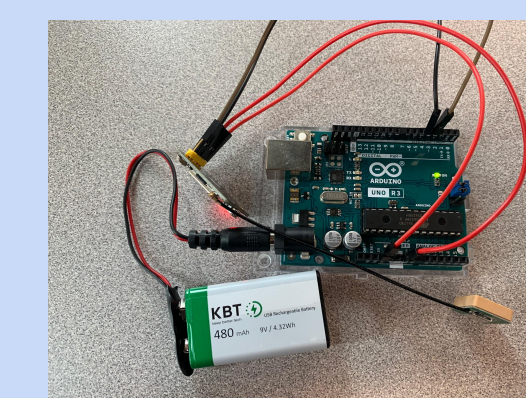

Assembly

Assembly of our device is simple, we just need to load code onto the arduino, plug in wires and a battery and then set it into the case.